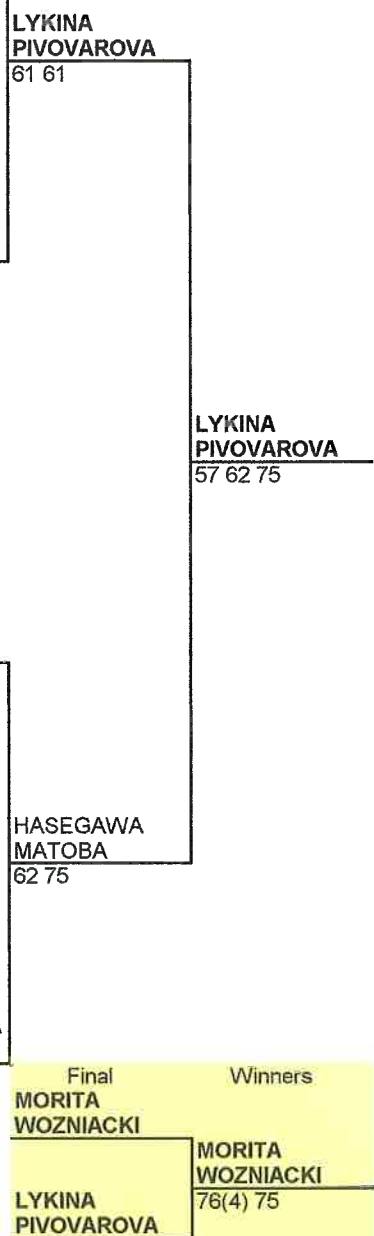

OSAKA MAYOR'S CUP

ITF Junior Circuit

GIRLS DOUBLES
MAIN DRAW (24&32)

Week of **08/10/2006** City, Country **Osaka, JPN** Group **Grade A** Tourn. ID **Osaka JAPAN** ITF Referee **Jimmy Moore**

St.	Rank	Seed	Family Name	First name	Country and Region	2nd Round	Quarterfinals	Semifinals	Finalists
17	283	7	CHANG	Kai-Chen	TPE				
			KIKUCHI	Erina	JPN				
18	2248	23	HASEGAWA	Risa	JPN				
			KAWASAKI	Yoshimi	JPN				
19	1459	22	HAYASHI	Juri	JPN				
			YAMASOTO	Aki	JPN				
20	432	11	NARA	Kurumi	JPN				
			TANAKA	Yuuki	JPN				
21	1229	18	MORIMOTO	Mika	JPN				
			SEKI	Mayumi	JPN				
22	2467	25	ADACHI	Yuko	JPN				
			OKAMOTO	Kana	JPN				
23		32	BYE						
24	130	3	LYKINA	Ksenia	RUS				
			PIVOVAROVA	Anastasia	RUS				
25	311	8	INOUE	Akari	JPN				
			PIMKINA	Karina	RUS				
26	735	13	DOI	Misaki	JPN				
			SATO	Marina	JPN				
27	1396	20	HASEGAWA	Kouko	JPN				
			MATOKA	Yuka	JPN				
28		27	KURIBAYASHI	Chisato	JPN				
			OMAE	Akiko	JPN				
29	2344	24	ISHIZU	Sachie	JPN				
			MINOKOSHI	Mai	JPN				
30		28	HAMASAKI	Ayumi	JPN				
			OGI	Chinami	JPN				
31		31	BYE						
32	118	2	CHERNYAKOVA	Elena	RUS				
			ZHANG	Ling	HKG				

Page 2(2)

Acc. Ranking	#	Seeded teams	#	Alternates	Replacing	Draw date/time:
Rtg Date 02/20/06	1	MORITA	5	GORNY		09/10/06@16:45
Top DA	7	WOZNIACKI		HAN		Last Accepted team
Last DA	BYE	2	CHERNYAKOVA	6	HENDLER	BYE
			ZHANG	SWANEPOEL		Player representatives
Seed ranking	3	LYKINA	7	CHANG		Chinami OGI
Rtg Date 02/10/06		PIVOVAROVA		KIKUCHI		ITF Referee's signature
Top seed	7	4	HOFMANOVA	8	INOUE	
Last seed	311		VOGT	PIMKINA		Jimmy Moore